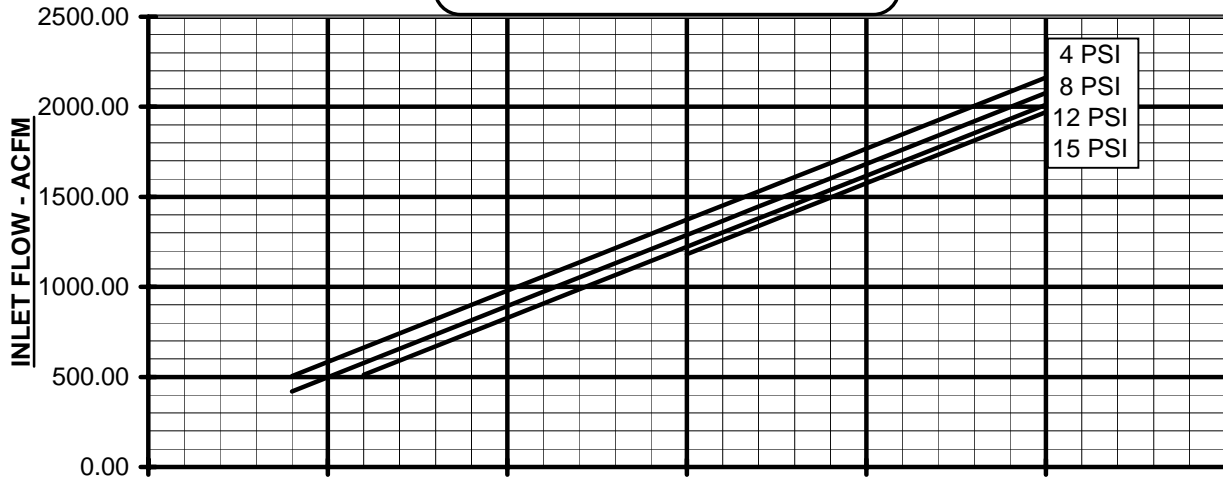

DRESSER INDUSTRIES INC.  
**ROOTS DIVISON**  
 900 WEST MOUNT STREET  
 CONNERSVILLE, INDIANA 47331  
 PRINTED IN U.S.A.

PERFORMANCE BASED ON AIR,  
 INLET AT 14.7 PSIA & 68°F  
 AUGUST, 1998

**PRESSURE PERFORMANCE**  
**FRAME 616 RAM BLOWER**  
 MAX. PRESSURE RISE = 15 PSI  
 MAX. SPEED = 3000 RPM