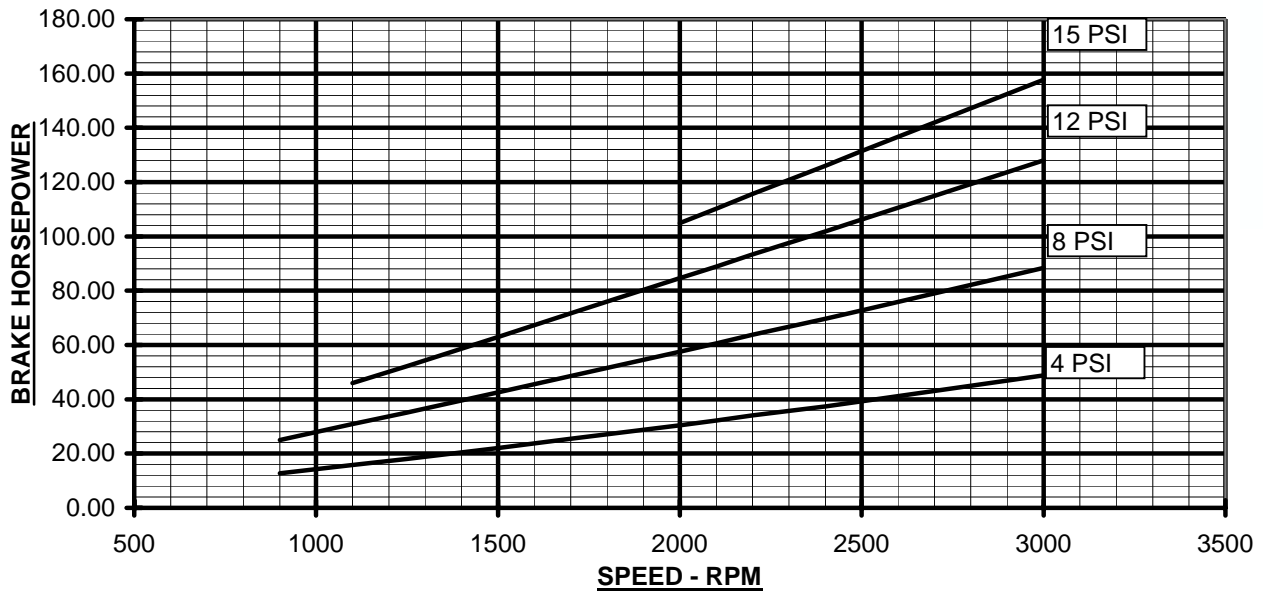

DRESSER INDUSTRIES INC.  
**ROOTS DIVISON**  
 900 WEST MOUNT STREET  
 CONNERSVILLE, INDIANA 47331  
 PRINTED IN U.S.A.

PERFORMANCE BASED ON AIR,  
 INLET AT 14.7 PSIA & 68°F  
 AUGUST, 1998

**PRESSURE PERFORMANCE**  
**FRAME 616 RAM BLOWER**  
 MAX. PRESSURE RISE = 15 PSI  
 MAX. SPEED = 3000 RPM