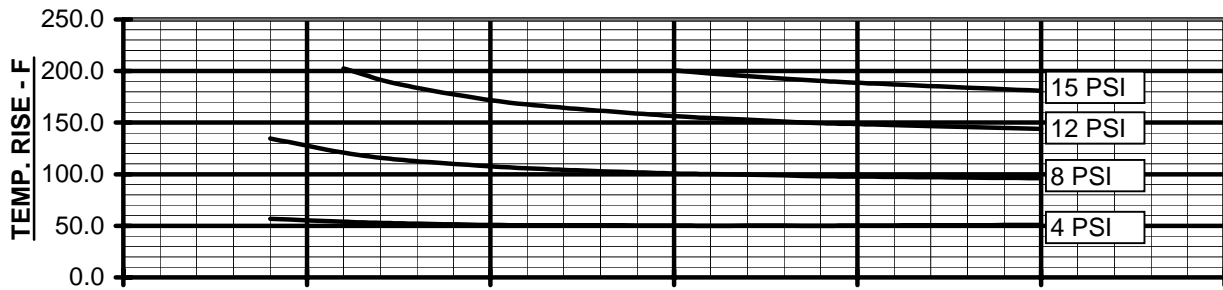

DRESSER INDUSTRIES INC.  
**ROOTS DIVISON**  
 900 WEST MOUNT STREET  
 CONNERSVILLE, INDIANA 47331  
 PRINTED IN U.S.A.

PERFORMANCE BASED ON AIR,  
 INLET AT 14.7 PSIA & 68°F  
 AUGUST, 1998

**PRESSURE PERFORMANCE**  
**FRAME 616 RAM BLOWER**  
 MAX. PRESSURE RISE = 15 PSI  
 MAX. SPEED = 3000 RPM